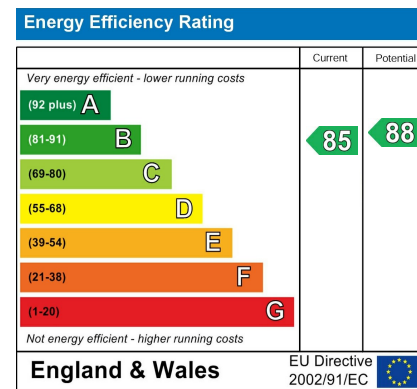

Floorplan

Third Floor

Area Map

Energy Efficiency Graph

Viewing

Please contact our Lettings Team Office on 0114 2478819 if you wish to arrange a viewing appointment for this property or require further information.