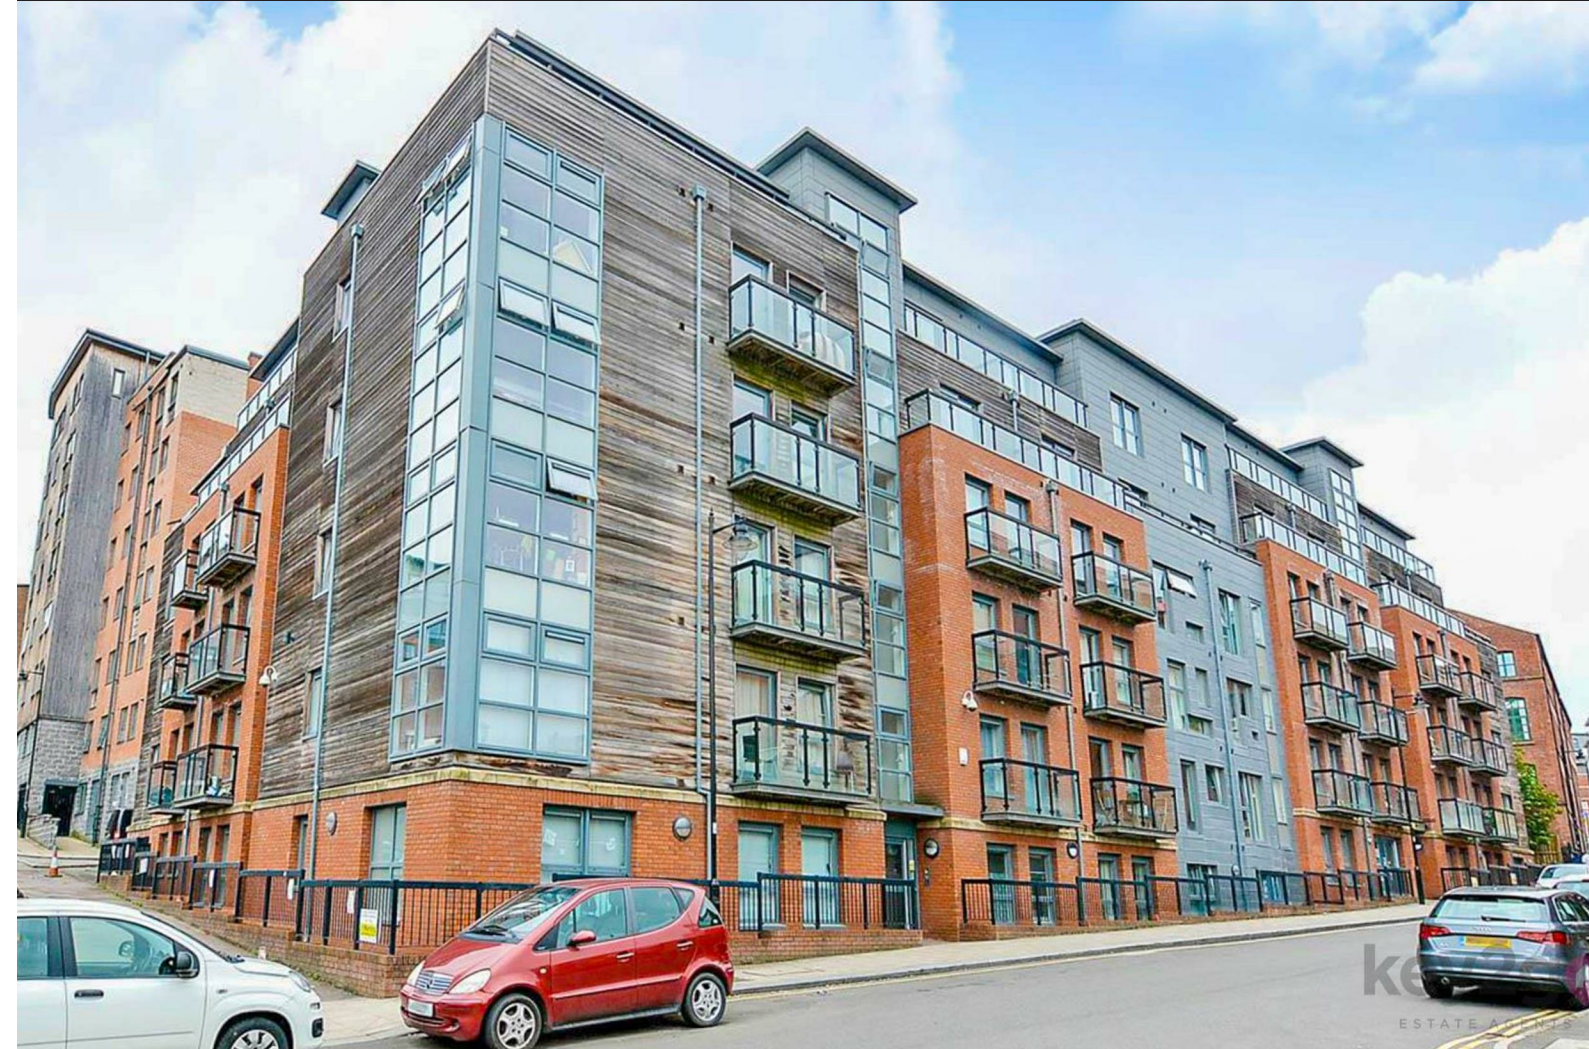

185 Upper Allen Street
Sheffield, S3 7GT

£675 PCM

185 Upper Allen Street

Sheffield, S3 7GT

£675 PCM

A well-presented one-bedroom apartment ideally positioned within a short walk of excellent transport links, both universities, and the vibrant City Centre. Situated on the third floor, the property offers a bright and contemporary open-plan living and kitchen area, a generously sized double bedroom, a spacious modern bathroom, and the added benefit of a Juliette balcony.

Perfectly located for city living, the apartment is surrounded by a wide range of local amenities, all conveniently within walking distance.

Due to ongoing cladding issues. The balcony is not to be in use until further notice.

A well-presented one-bedroom apartment ideally positioned within a short walk of excellent transport links, both universities, and the vibrant City Centre. Situated on the third floor, the property offers a bright and contemporary open-plan living and kitchen area, a generously sized double bedroom, a spacious modern bathroom, and the added benefit of a Juliette balcony.