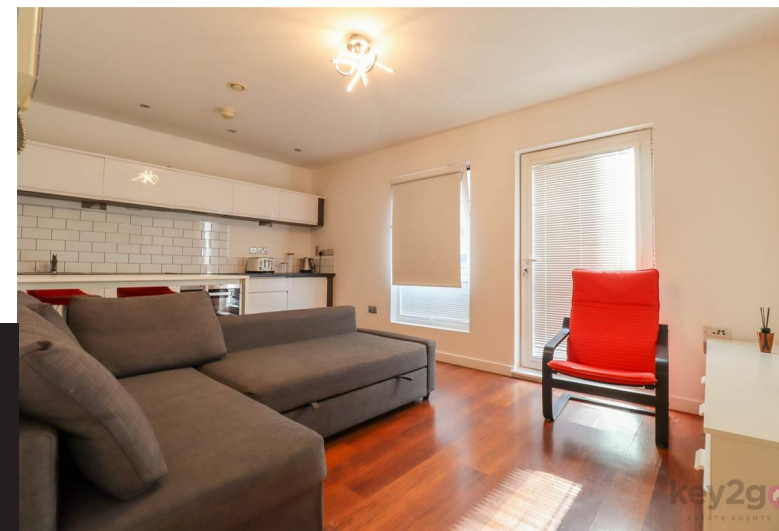

185 Upper Allen Street
Sheffield, S3 7GT

£675 PCM

185 Upper Allen Street

Sheffield, S3 7GT

£675 PCM

A well-presented one-bedroom apartment ideally positioned within a short walk of excellent transport links, both universities, and the vibrant City Centre. Situated on the third floor, the property offers a bright and contemporary open-plan living and kitchen area, a generously sized double bedroom, a spacious modern bathroom, and the added benefit of a Juliette balcony.

A well-presented one-bedroom apartment ideally positioned within a short walk of excellent transport links, both universities, and the vibrant City Centre. Situated on the third floor, the property offers a bright and contemporary open-plan living and kitchen area, a generously sized double bedroom, a spacious modern bathroom, and the added benefit of a Juliette balcony.