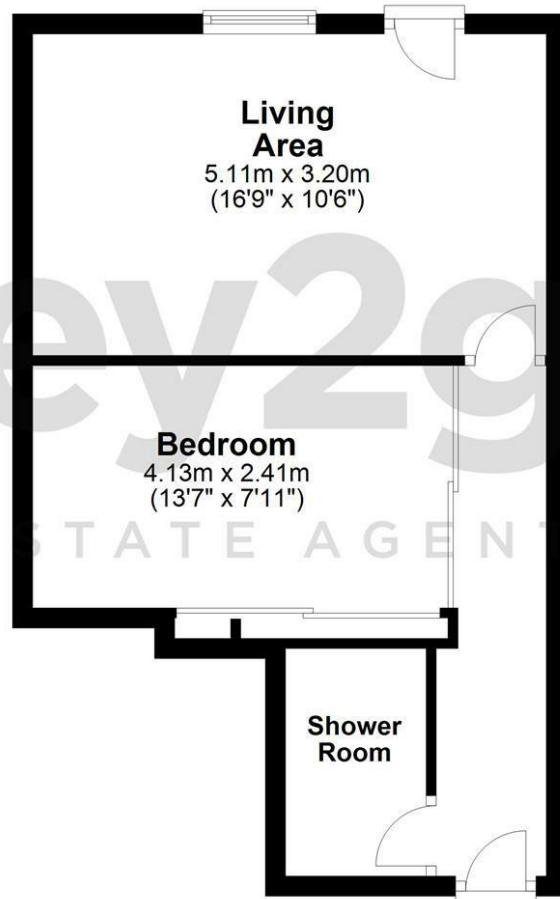

Floorplan

Third Floor